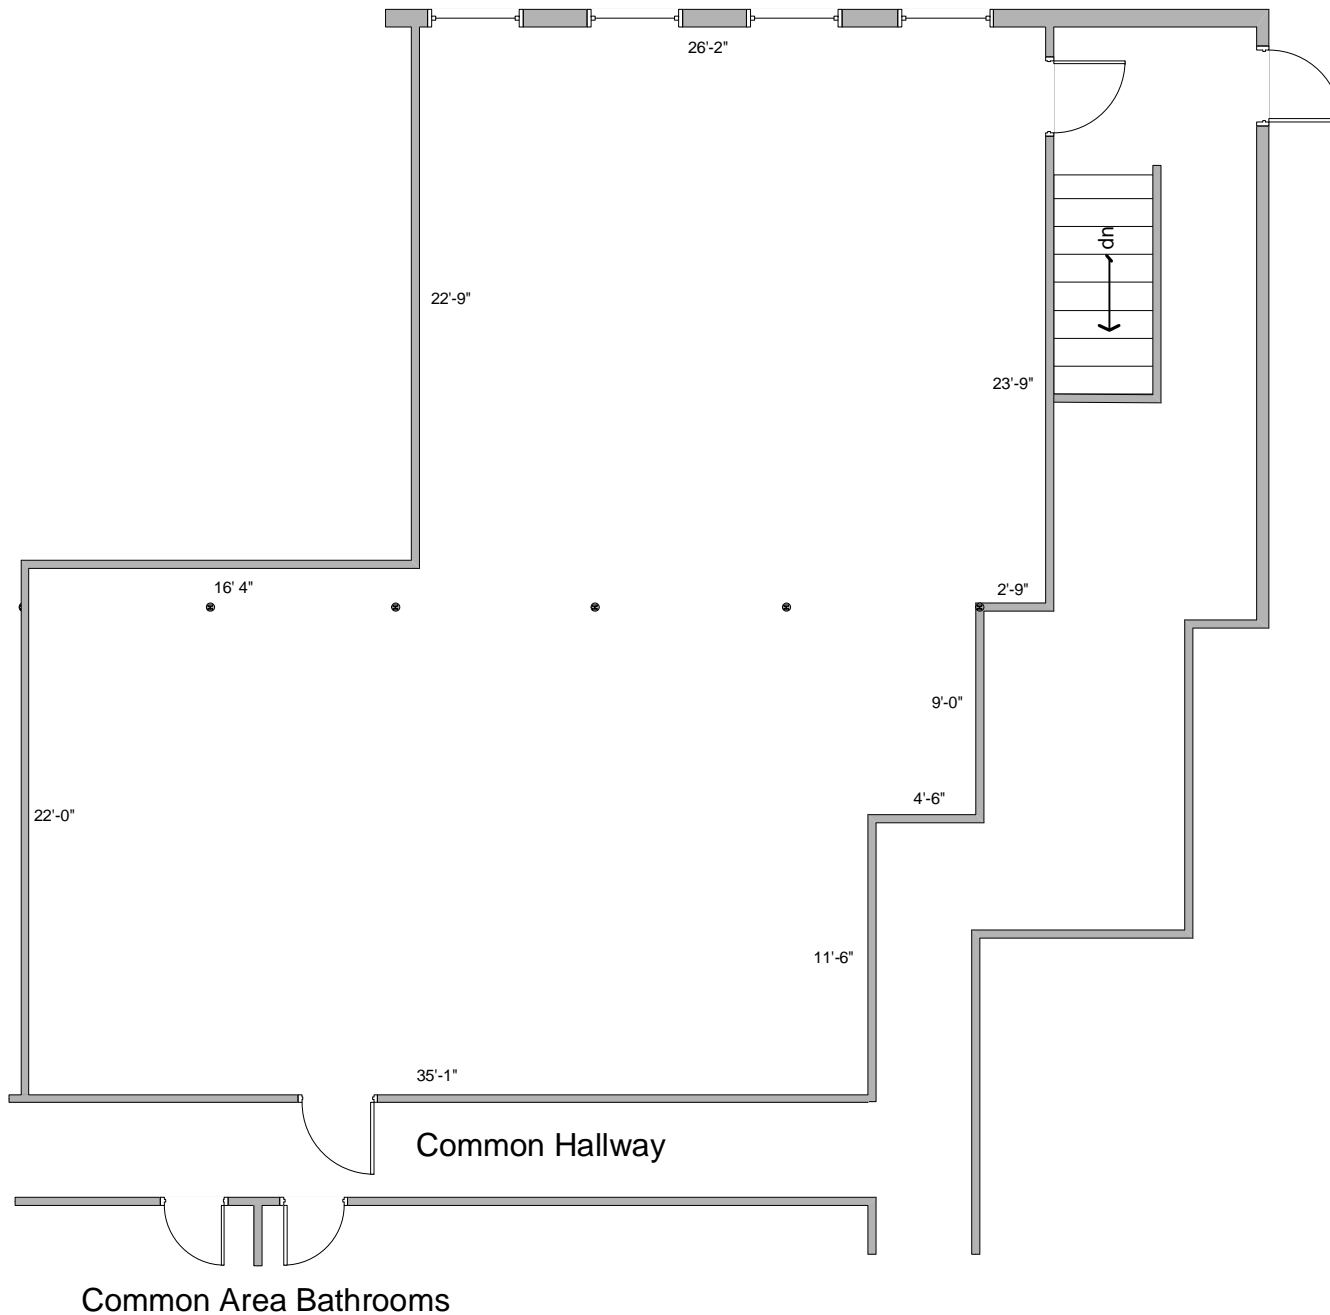

Outdoor Walkway Between Unquowa Road and Sanford Street

Galleria
57 Sanford Street
Fairfield, CT 06824

Part 1st Floor,
Approx. 1677 SF

Scale: 1/8" = 1'-0"

501 Kings Highway East, Fairfield, CT 06825
Phone: 203-696-1000 Fax: 203-384-8000
www.FischelProperties.com