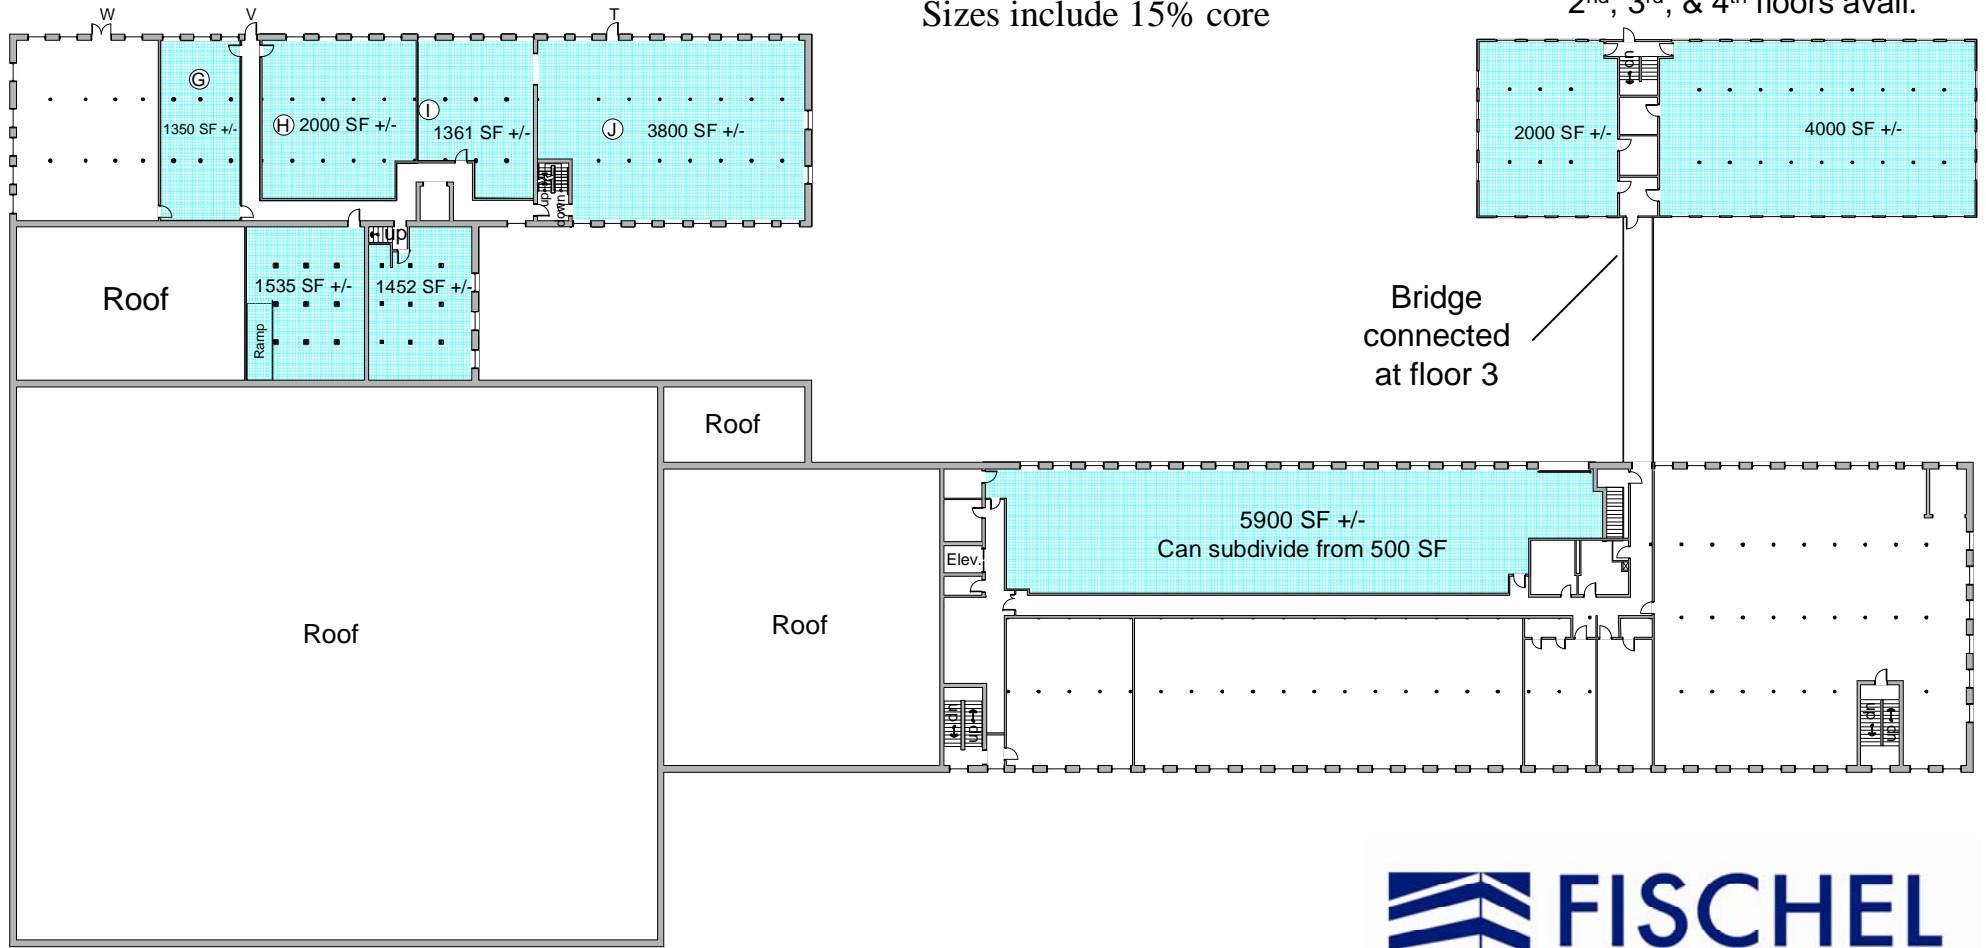

The Bleachery

143 West Street, New Milford
First Floor Vacancy

Not to Scale
Sizes include 15% core

← West Street and
Downtown New Milford

Boat slips on Housatonic River

501 Kings Highway East, Fairfield, CT 06825
Phone: 203-696-1000 Fax: 203-384-8000
www.FischelProperties.com

The Bleachery

143 West Street, New Milford

Second Floor Vacancy

Not to Scale
 Sizes include 15% core

West Street and
 Downtown New Milford

Boat slips on Housatonic River

501 Kings Highway East, Fairfield, CT 06825
 Phone: 203-696-1000 Fax: 203-384-8000
www.FischelProperties.com