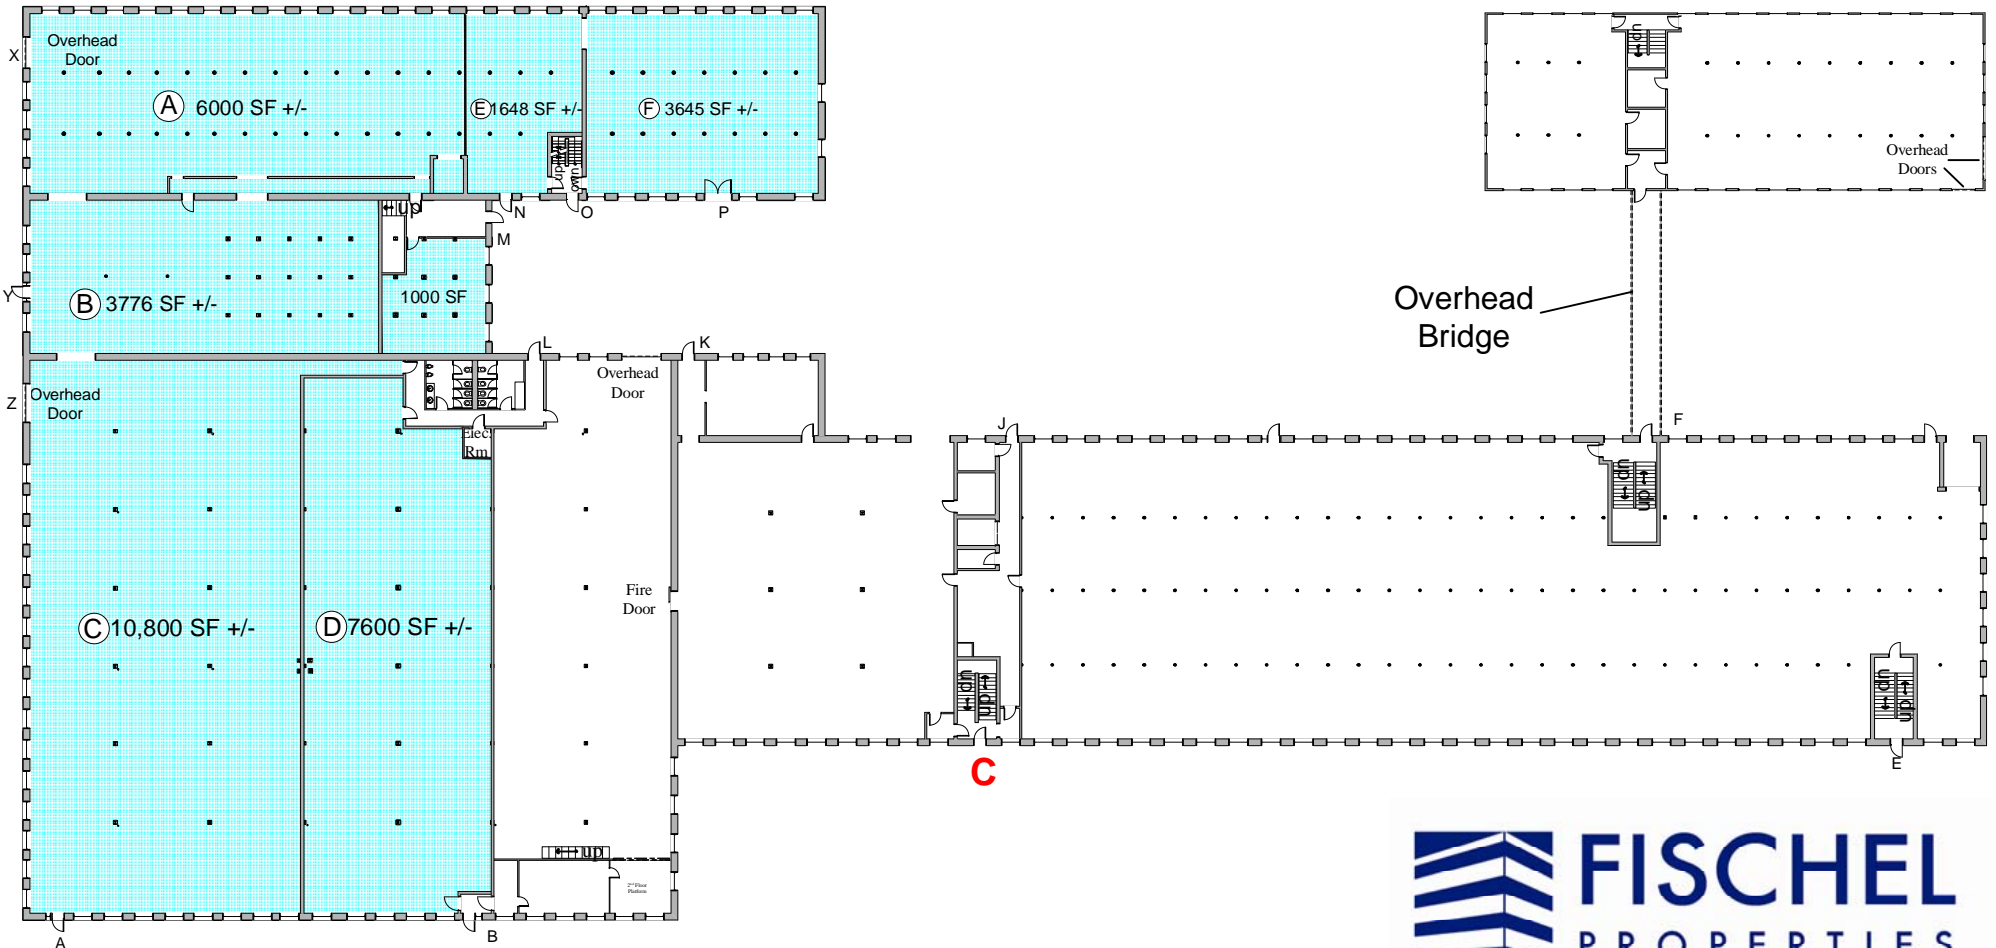

The Bleachery

143 West Street, New Milford
First Floor Vacancy

Not to Scale
Sizes include 15% core

← West Street and
Downtown New Milford

Boat slips on Housatonic River

501 Kings Highway East, Fairfield, CT 06825
Phone: 203-696-1000 Fax: 203-384-8000
www.FischelProperties.com

The Bleachery

143 West Street, New Milford

Second Floor Vacancy

Not to Scale
 Sizes include 15% core

West Street and
 Downtown New Milford

Boat slips on Housatonic River

501 Kings Highway East, Fairfield, CT 06825
 Phone: 203-696-1000 Fax: 203-384-8000
www.FischelProperties.com